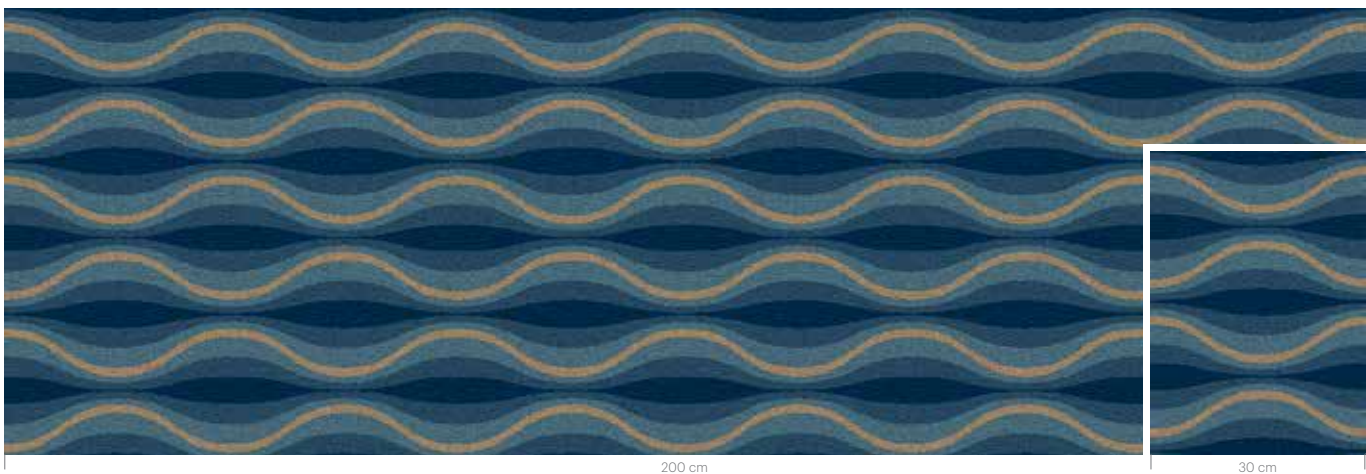

RF55001314 FUNKY WAVE
w: 32.5 cm x l: 21.8 cm

5500