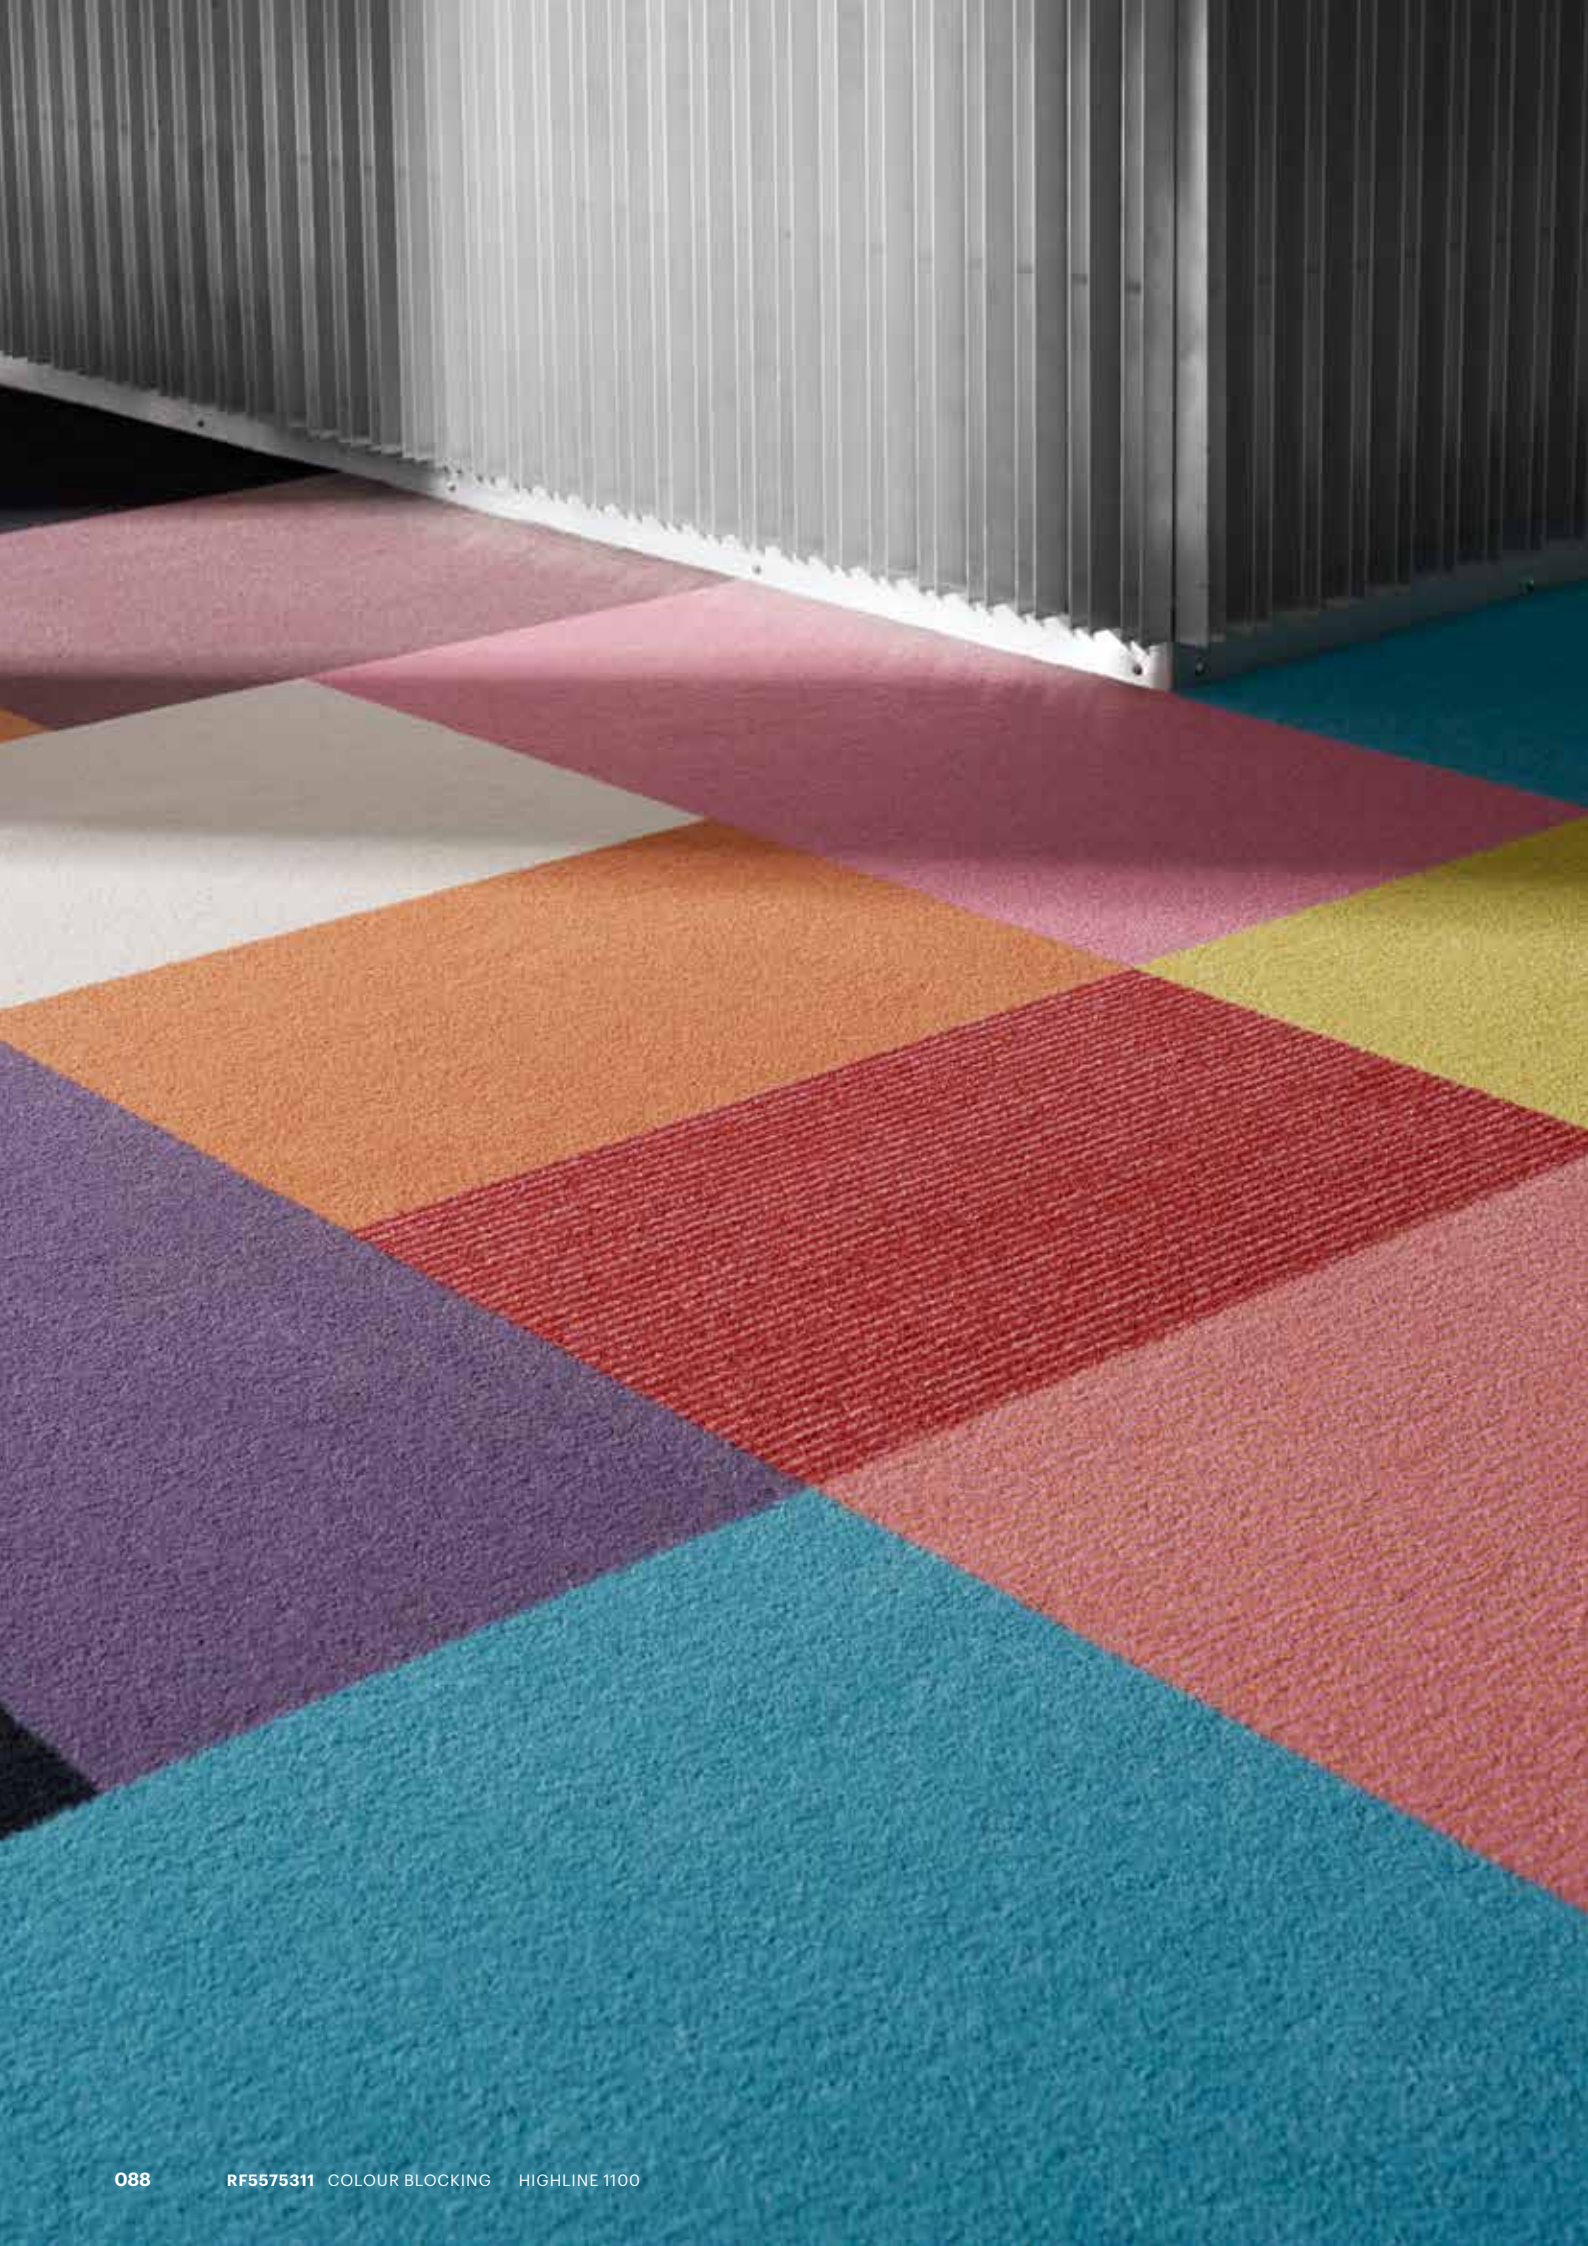

*Please note the sample is in three sections to be able to show all colours

Waste is not waste until you waste it.
Our carpet tubes are
made of 100% recycled plastic.

C1	C2	C3	C4	C5	C6	C7	C8	C9	C10
BC1	BC10	BC9	BC8	BC7	AC50	AC40	BC11	AC35	BC5