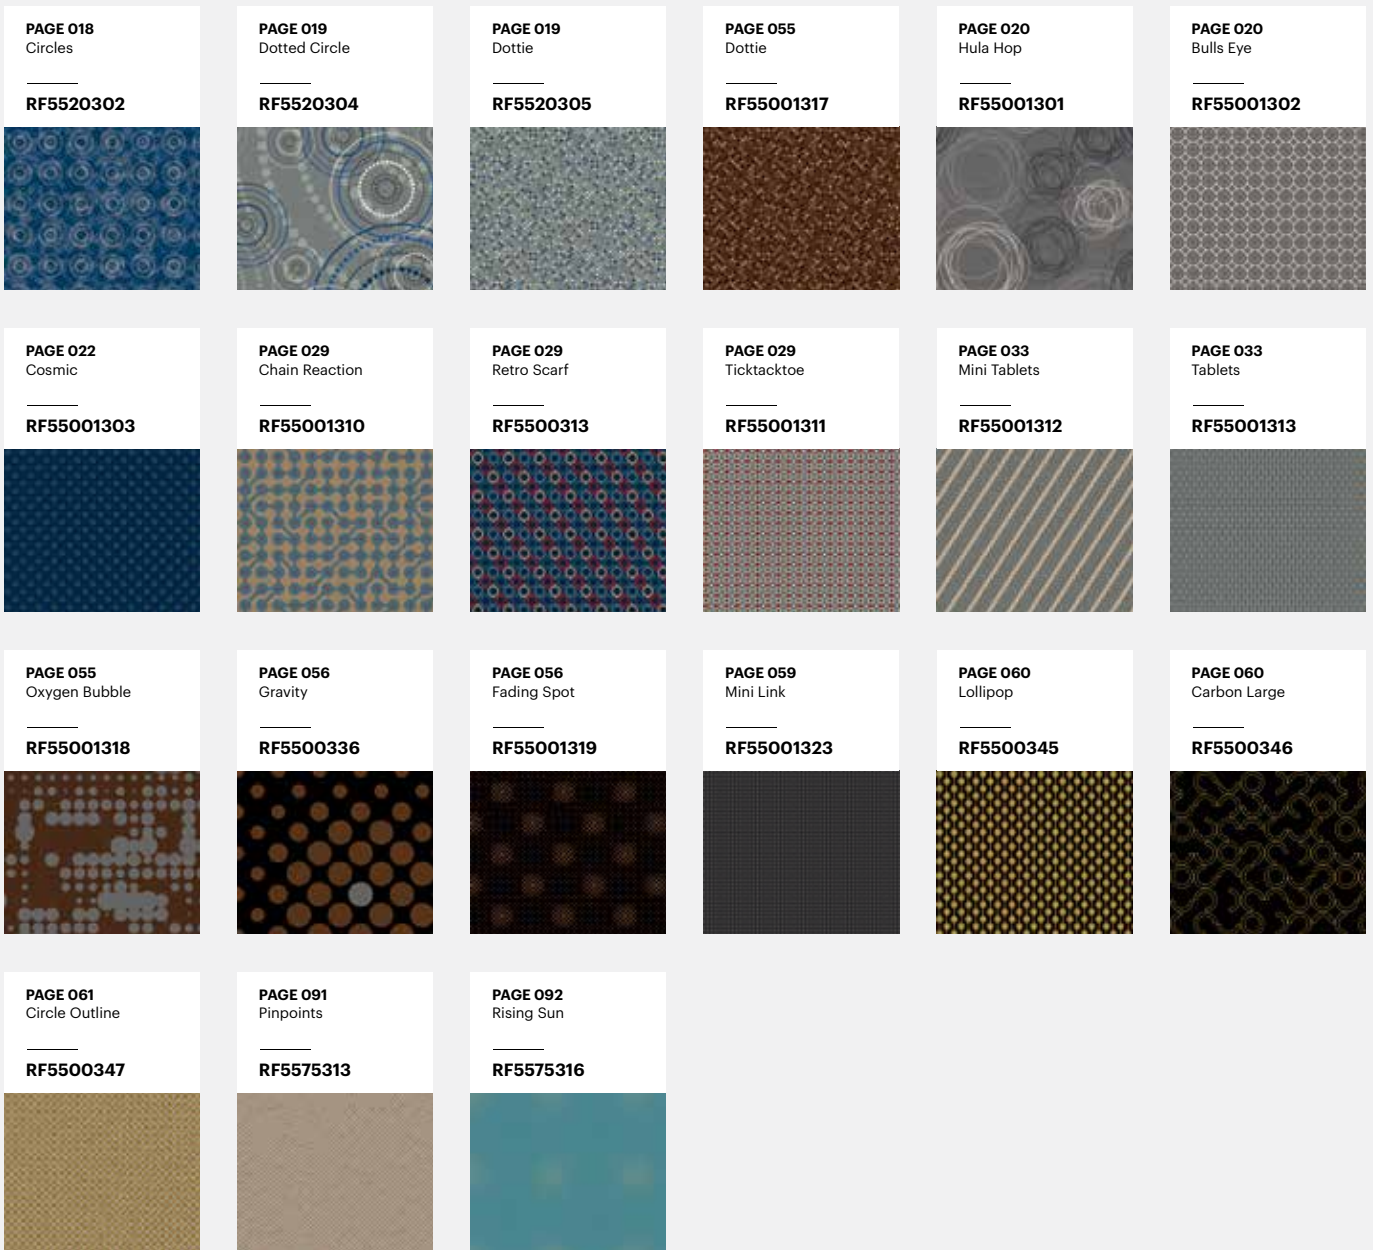

All designs are developed in one of four standard colour palettes as shown below. Each palette has 12 solid base colours (BC1-12) and 65 accent colours (AC13-77).

5500 BASE COLOUR PALETTE

BC1	BC2	BC3	BC4
BC5	BC6	BC7	BC8
BC9	BC10	BC11	BC12

WE CAN HELP YOU FIND THE CARPET TO MATCH YOUR TASTE, SPECIFICATIONS AND PRACTICAL NEEDS

With the Highline Express collections, we offer you a wide variety of standard designs in different cut or loop piles. You even have the option of recolouring the designs to make them match the rest of your interior. If you're not looking for patterned carpets, we also offer flat woven, shag or tufted constructions in a wide palette of solid colours as well as multi-level loop structures.

Check out the collections at egecarpets.com and find the carpet that fits your next floor design.

Abstract Flowers

Circles and Dots

INDEX

Texture

<p>PAGE 018 Cloudy</p> <hr/> <p>RF5520301</p> 	<p>PAGE 026 Recycle I</p> <hr/> <p>RF5575301</p> 	<p>PAGE 026 New Terrazzo</p> <hr/> <p>RF5575302</p> 	<p>PAGE 044 Random Boxes</p> <hr/> <p>RF5500321</p> 	<p>PAGE 071 Misty Sky</p> <hr/> <p>RF5500362</p> 	<p>PAGE 080 Heavy Clouds</p> <hr/> <p>RF5520308</p> 
<p>PAGE 081 Cross Hatchings</p> <hr/> <p>RF5520309</p> 					

Lines

<p>PAGE 026 Necktie</p> <hr/> <p>RF5575303</p> 	<p>PAGE 028 Necktie</p> <hr/> <p>RF55001309</p> 	<p>PAGE 027 Concrete Stripe</p> <hr/> <p>RF5500309</p> 	<p>PAGE 037 Pure Stripe</p> <hr/> <p>RF5500325</p> 	<p>PAGE 037 Bamboo Blinds</p> <hr/> <p>RF5500324</p> 	<p>PAGE 044 Pannels</p> <hr/> <p>RF55001315</p> 
<p>PAGE 046 Soft Stripe I</p> <hr/> <p>RF5575305</p> 	<p>PAGE 061 Fine Lines</p> <hr/> <p>RF5500350</p> 	<p>PAGE 068 Thin Lines</p> <hr/> <p>RF55001325</p> 	<p>PAGE 068 Alkaline Morse</p> <hr/> <p>RF5500366</p> 	<p>PAGE 083 Solar Shading</p> <hr/> <p>RF5520315</p> 	<p>PAGE 087 Solar Shading</p> <hr/> <p>RF5595302</p> 
<p>PAGE 092 Sunshade Stripe</p> <hr/> <p>RF5575315</p> 					