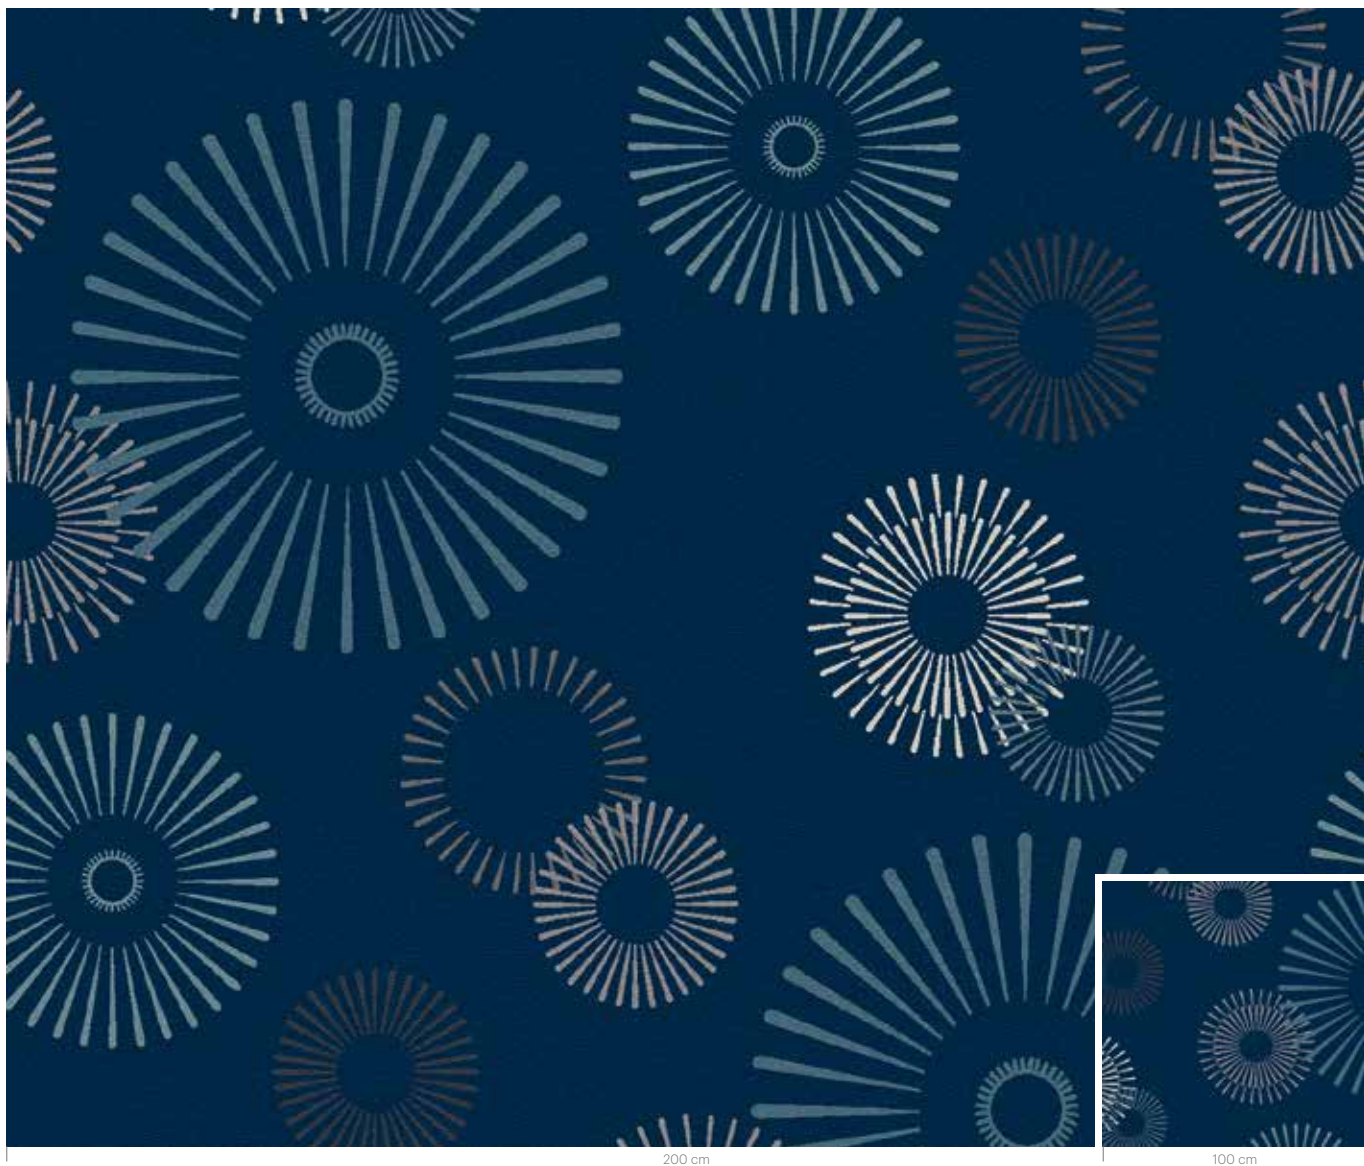

C1	C2	C3	C4	C5	C6	C7	C8
BC7	BC4	BC3	BC8	AC63	AC13	AC15	AC58