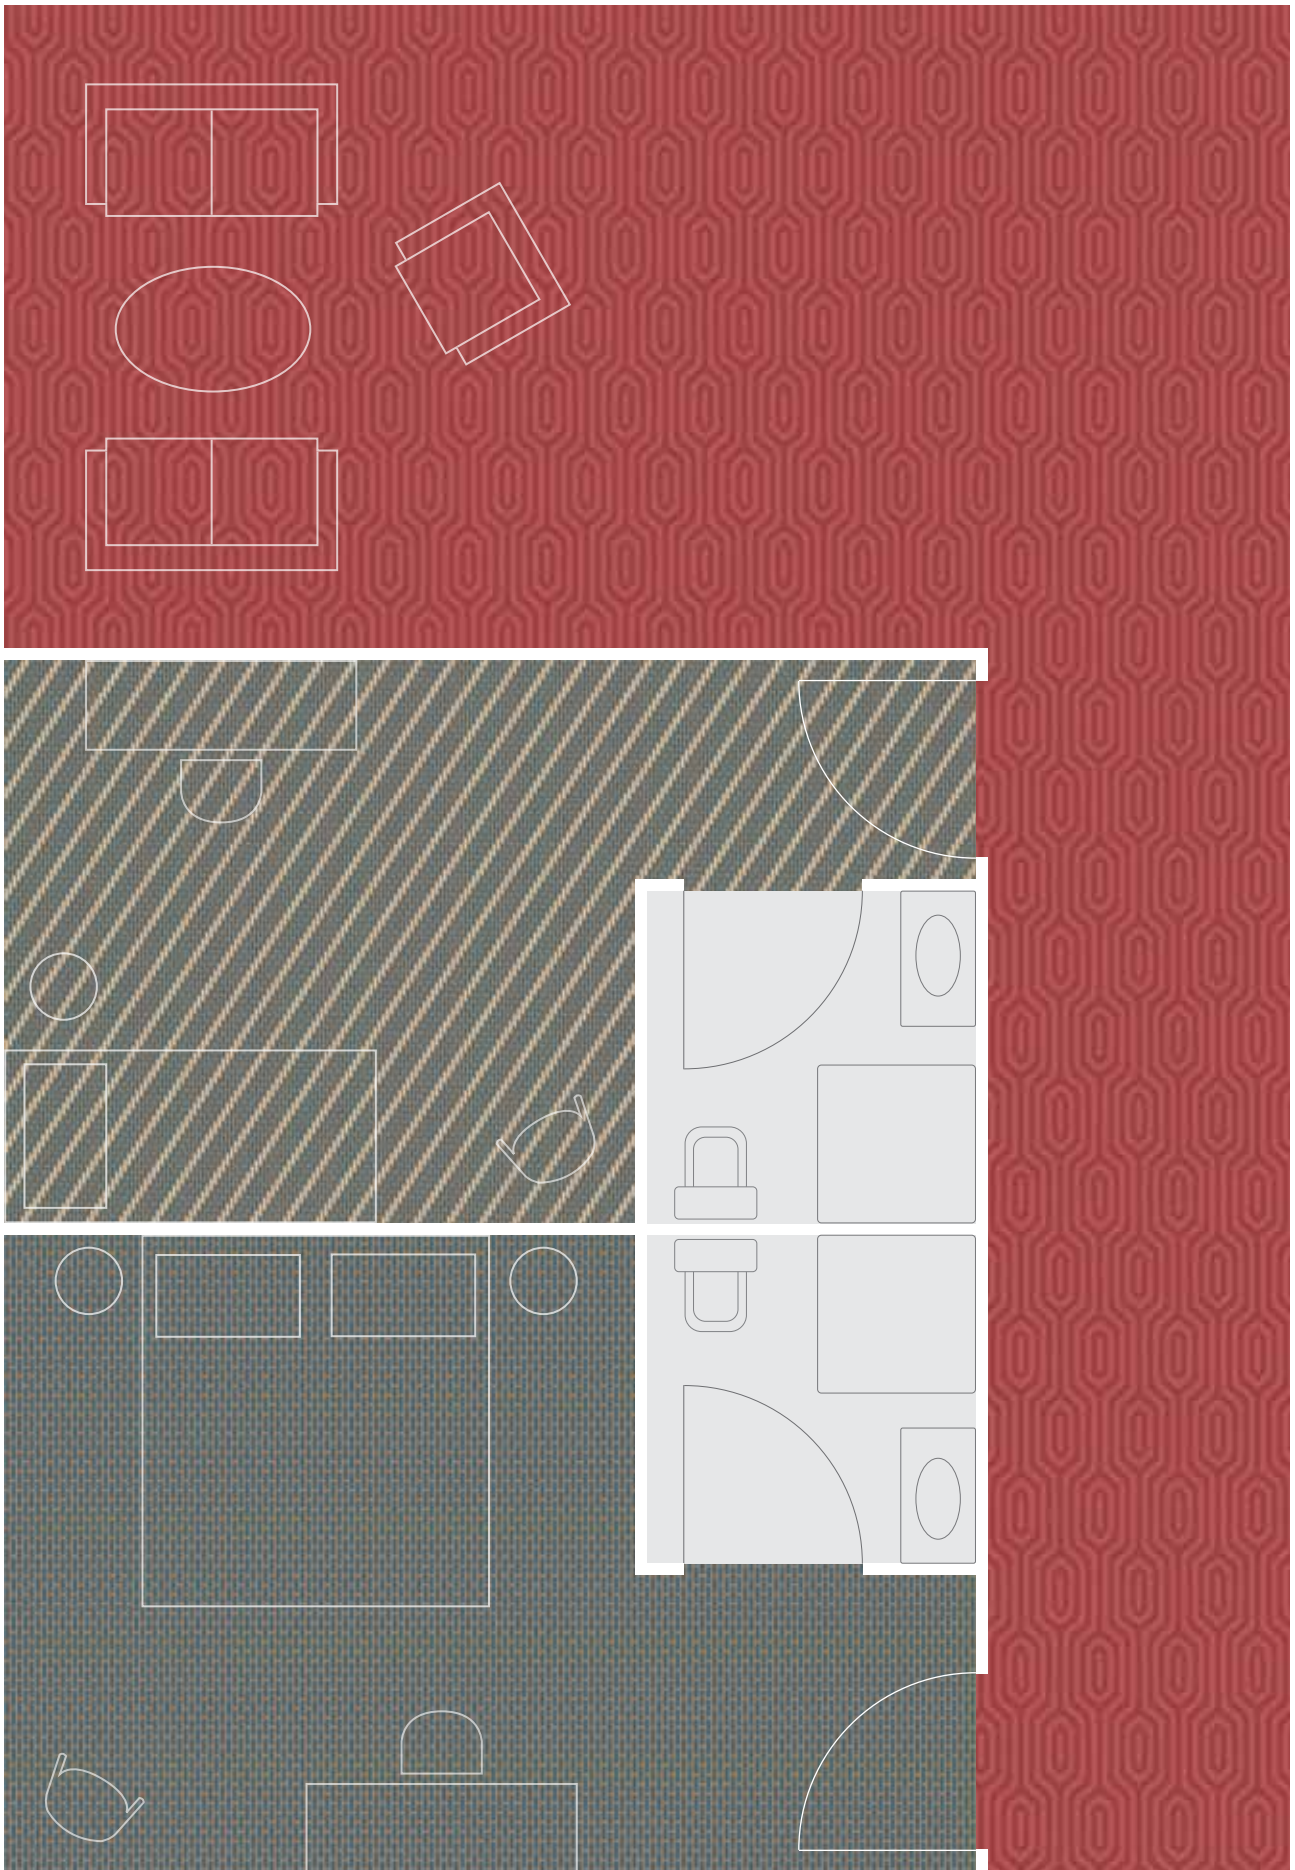

5500

**Our carpets are green. No matter their colour.
All our carpets are Cradle to Cradle Certified™.**

FLOORSCAPE INSPIRATION

RF55001312 MINI TABLETS
w: 16.3 cm x l: 25.0 cm

5500

RF55001313 TABLETS
w: 6.1 cm x l: 9.4 cm