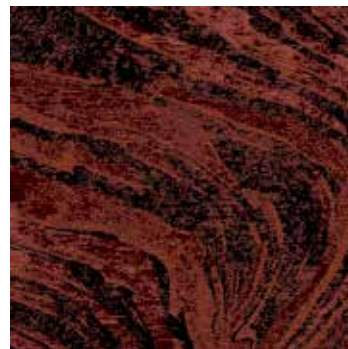

RFM55202126