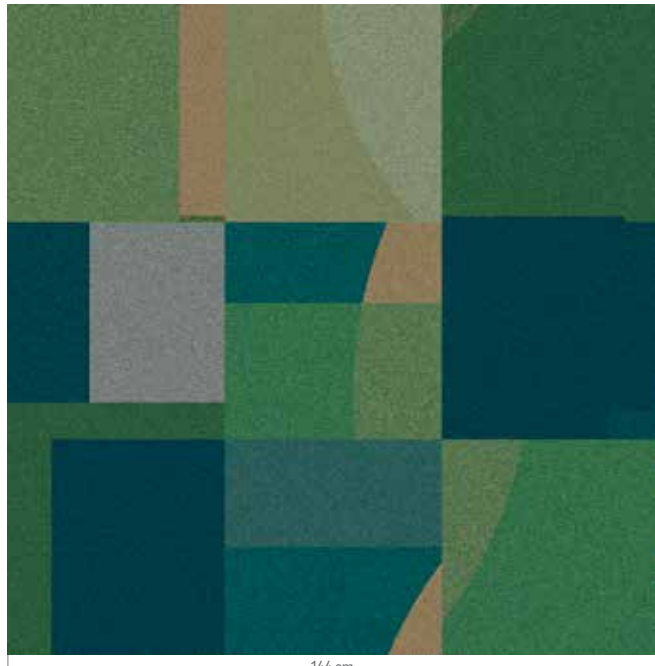

144 cm

RFM55201631 FADE

Installation example 3 × 3 tiles / Colour palette 5520

144 cm

RFM55201630 OVERLAY

Installation example 3 × 3 tiles / Colour palette 5520

144 cm

RFM55202114 ARIAL MAP