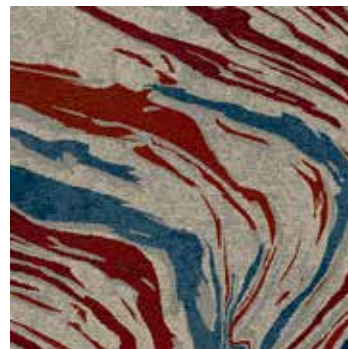

RFM55952121