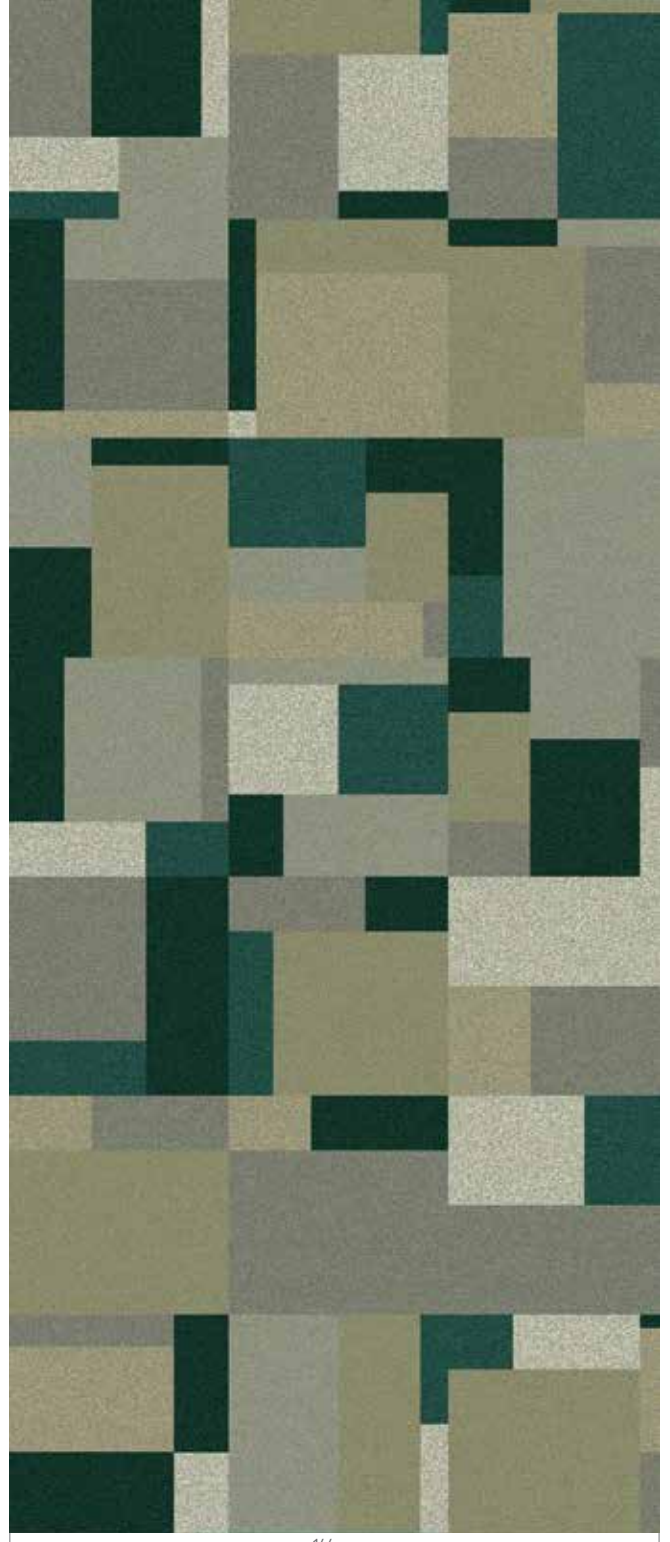

Installation example 3 × 7 tiles / Colour palette 5520

144 cm

RFM55202110 BLOCK SHADE

Installation example 3 × 7 tiles / Colour palette 5520

144 cm

CREATE WITH VISION AND INTENT

Colour is believed to be the most important visual experience; 90% of our perception is based on colour. It's a craft. Use our Recolour Tool to experiment – adjusting tones, contrasts and compositions to find the expression that fits your vision. Explore, imagine and be inspired at egecarpets.com