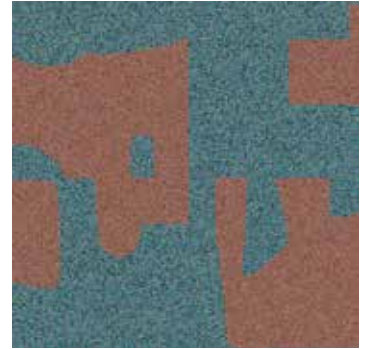

RFM55752122