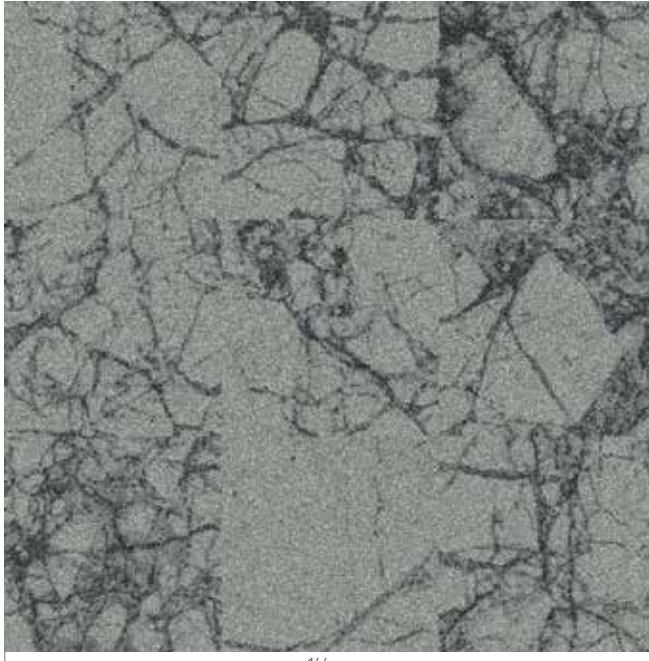

144 cm

RFM55202019 WASHED MARBLE

Installation example 3 × 7 tiles / Colour palette 5520

144 cm

RFM55202005 WASHED MARBLE

Installation example 3 × 3 tiles / Colour palette 5520

RFM55202128 MARSH

Installation example 3 × 3 tiles / Colour palette 5520