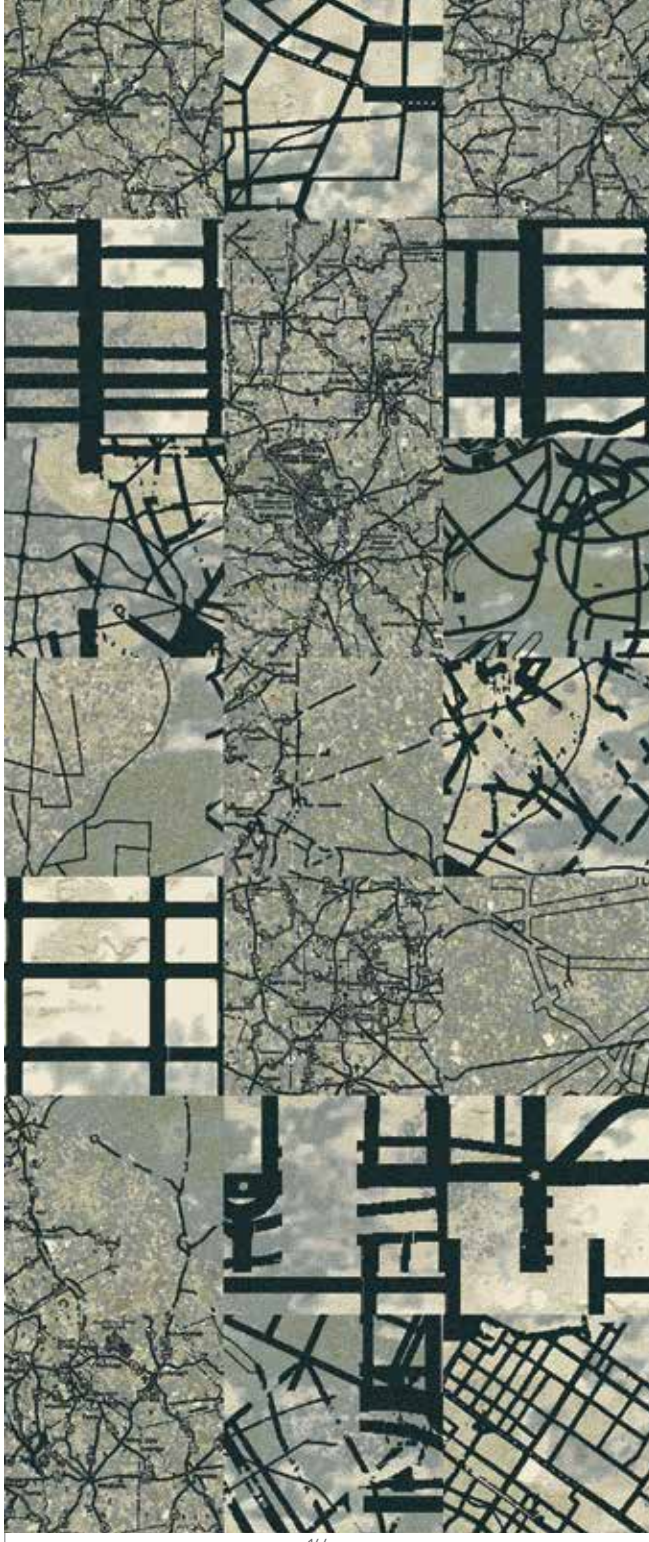

Installation example 3 × 7 tiles / Colour palette 5520

144 cm

RFM55202110 BLOCK SHADE

Installation example 3 × 7 tiles / Colour palette 5520

144 cm

CREATE WITH VISION AND INTENT

Colour is believed to be the most important visual experience; 90% of our perception is based on colour. It's a craft. Use our Recolour Tool to experiment – adjusting tones, contrasts and compositions to find the expression that fits your vision. Explore, imagine and be inspired at egecarpets.com