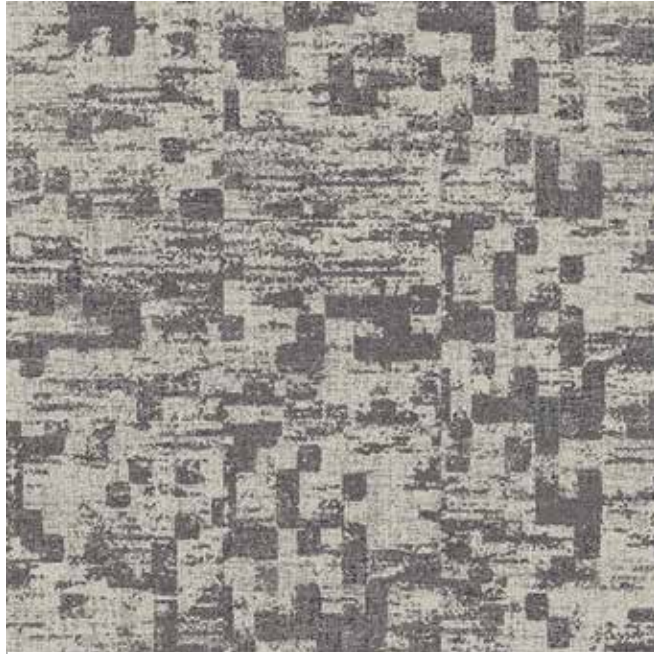

AC13 BC3 BC4 AC15 AC16 AC17

RFM55002127 FRAGMENT

Installation example 3 × 3 tiles / Colour palette 5500

144 cm

BC4 AC13 AC14 BC3 AC15

RFM55202121 SHADE

Installation example 3 × 3 tiles / Colour palette 5520