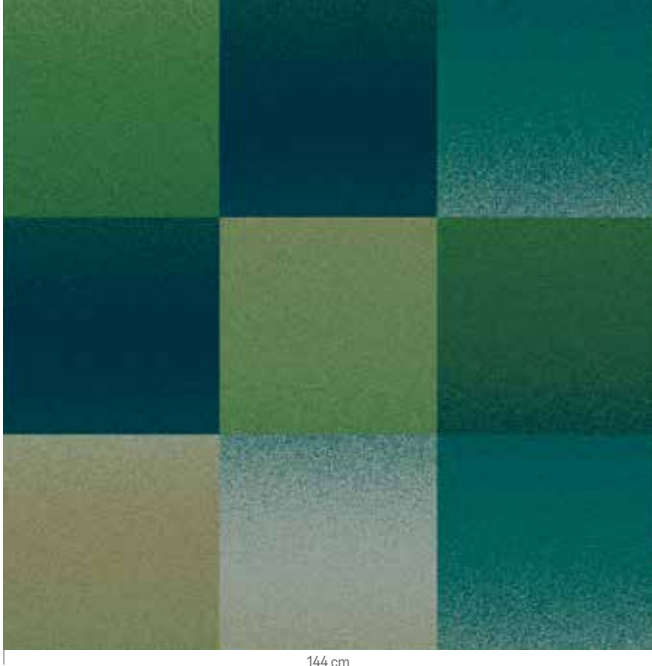

RFM55202116 MANTRA WEAVE
Installation example 6 × 7 tiles / Colour palette 5520

288 cm

RFM55201635 HORIZON

Installation example 3 × 3 tiles / Colour palette 5520

144 cm

RFM55202115 SHADE

Installation example 3 × 3 tiles / Colour palette 5520