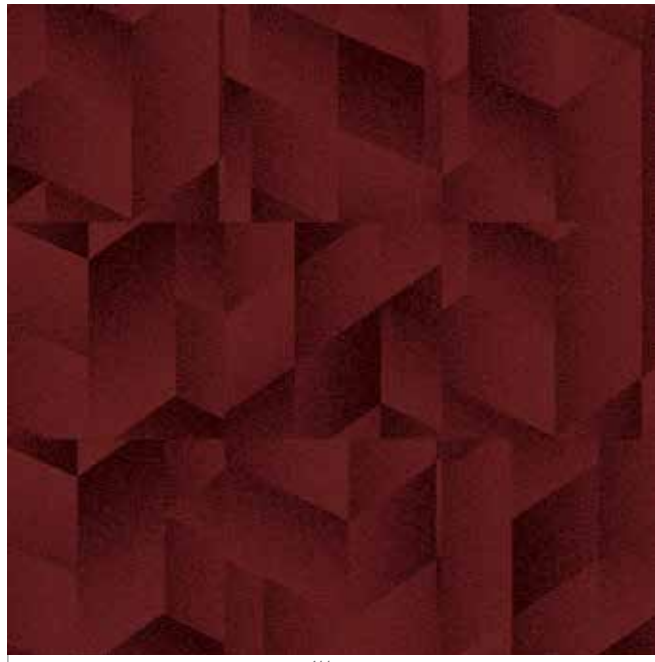

144 cm

RFM55002106 DRIFT

Installation example 3 × 3 tiles / Colour palette 5500

144 cm

RFM55952083 VERGE

Installation example 3 × 3 tiles / Colour palette 5595

144 cm

RFM55752108 FADED ANGLE