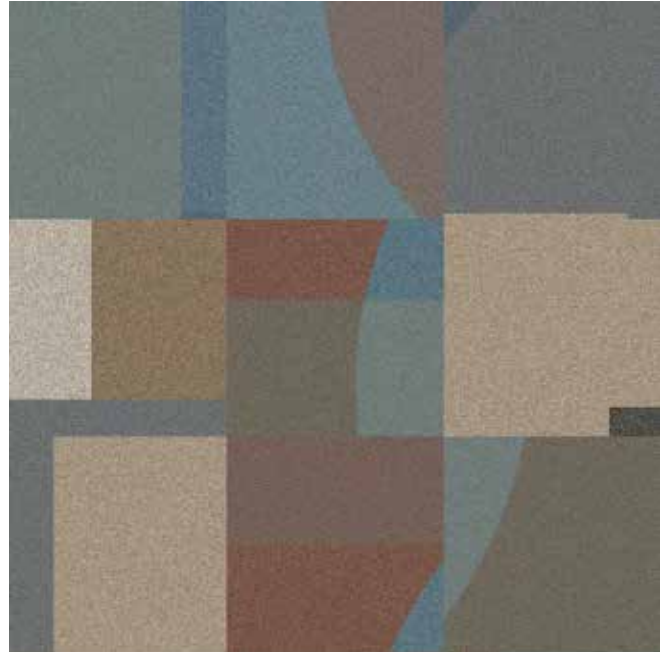

RFM55001630 OVERLAY

Installation example 3 × 3 tiles / Colour palette 5500

144 cm

BC12 AC19 AC20 BC8 AC58 AC13 BC3 BC4 AC18 AC23 AC29 +