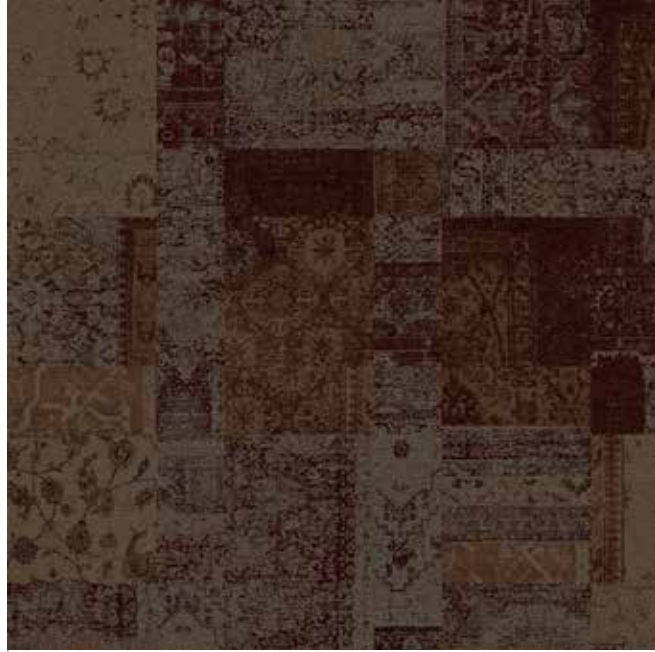

144 cm

AC13 AC14 AC15 AC16 AC58 AC59 AC61 AC62

RFM55952123 PATCHES

Installation example 3 × 3 tiles / Colour palette 5595

144 cm

AC19 AC20 AC50 AC51 BC12 AC57 BC4

RFM55002130 STONE SURFACE

Installation example 3 × 3 tiles / Colour palette 5500