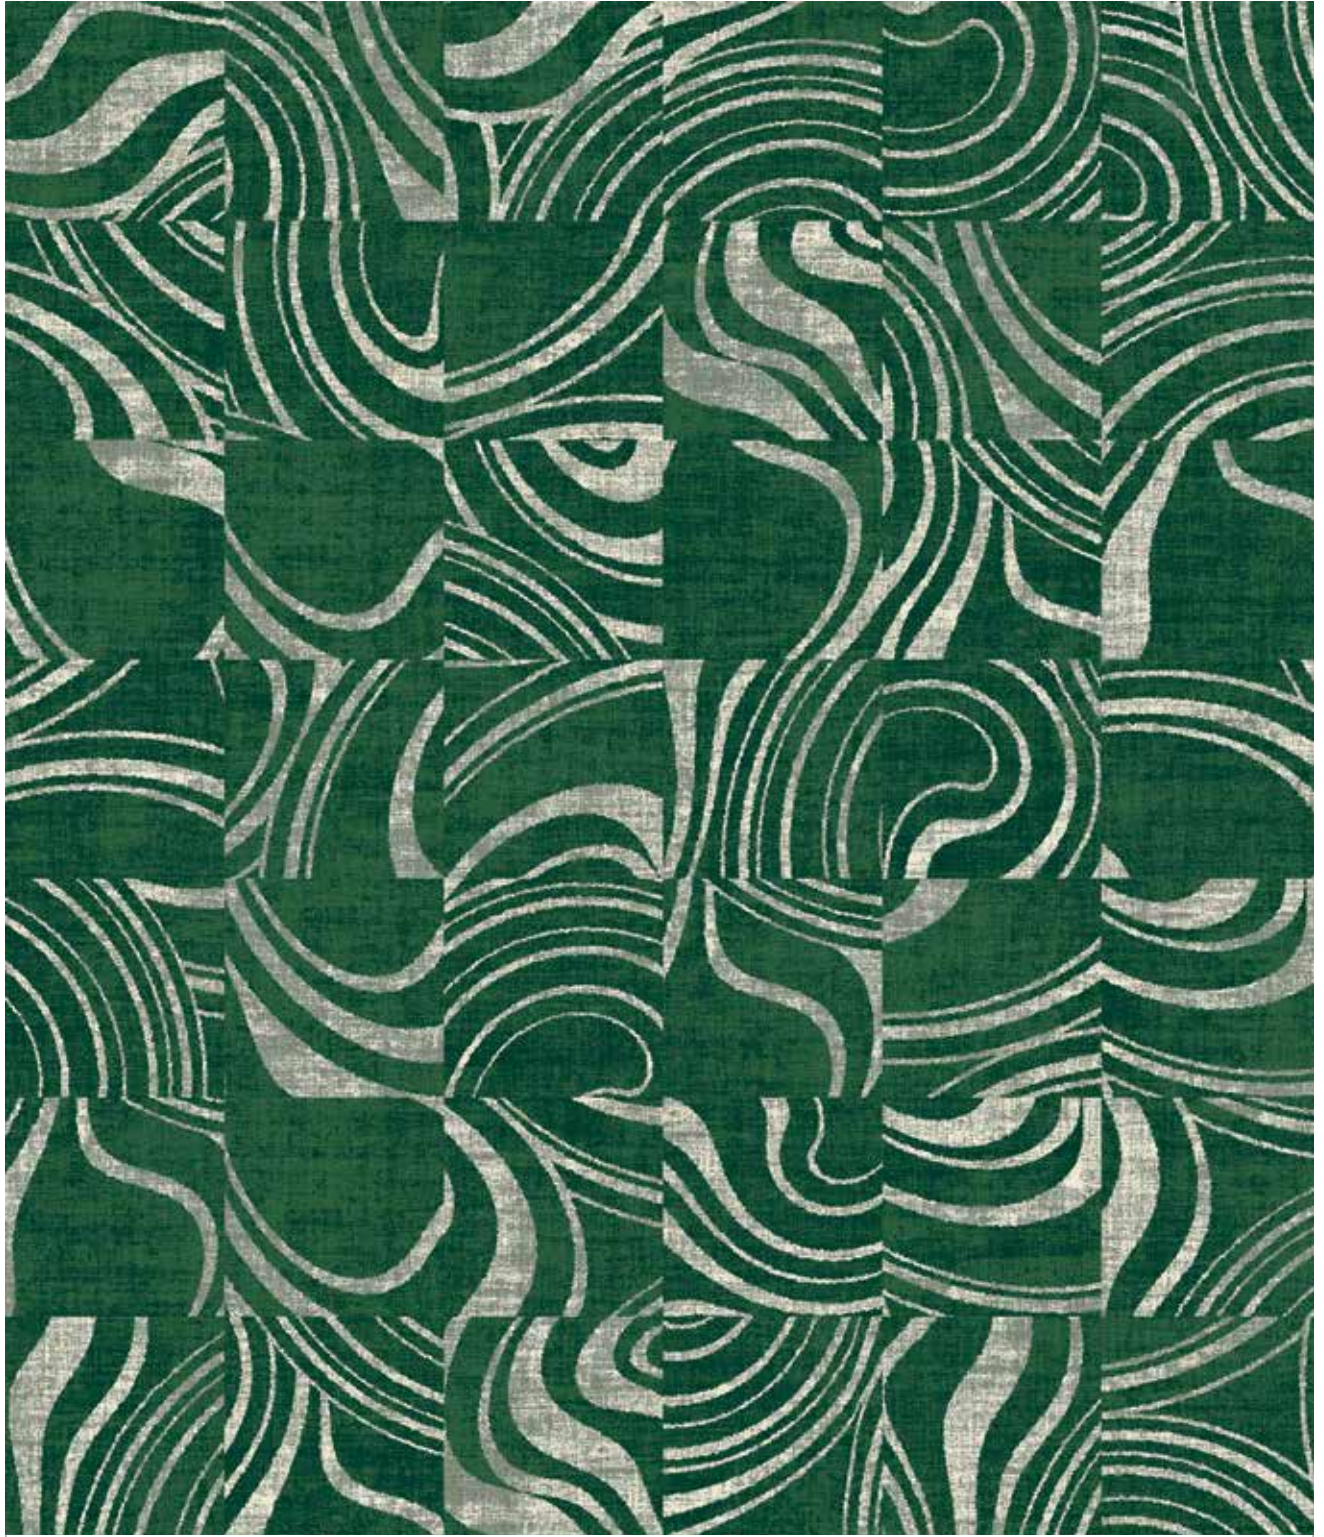

RFM55202116 MANTRA WEAVE
Installation example 6 × 7 tiles / Colour palette 5520

288 cm

RFM55201635 HORIZON

Installation example 3 × 3 tiles / Colour palette 5520

144 cm

RFM55202115 SHADE

Installation example 3 × 3 tiles / Colour palette 5520