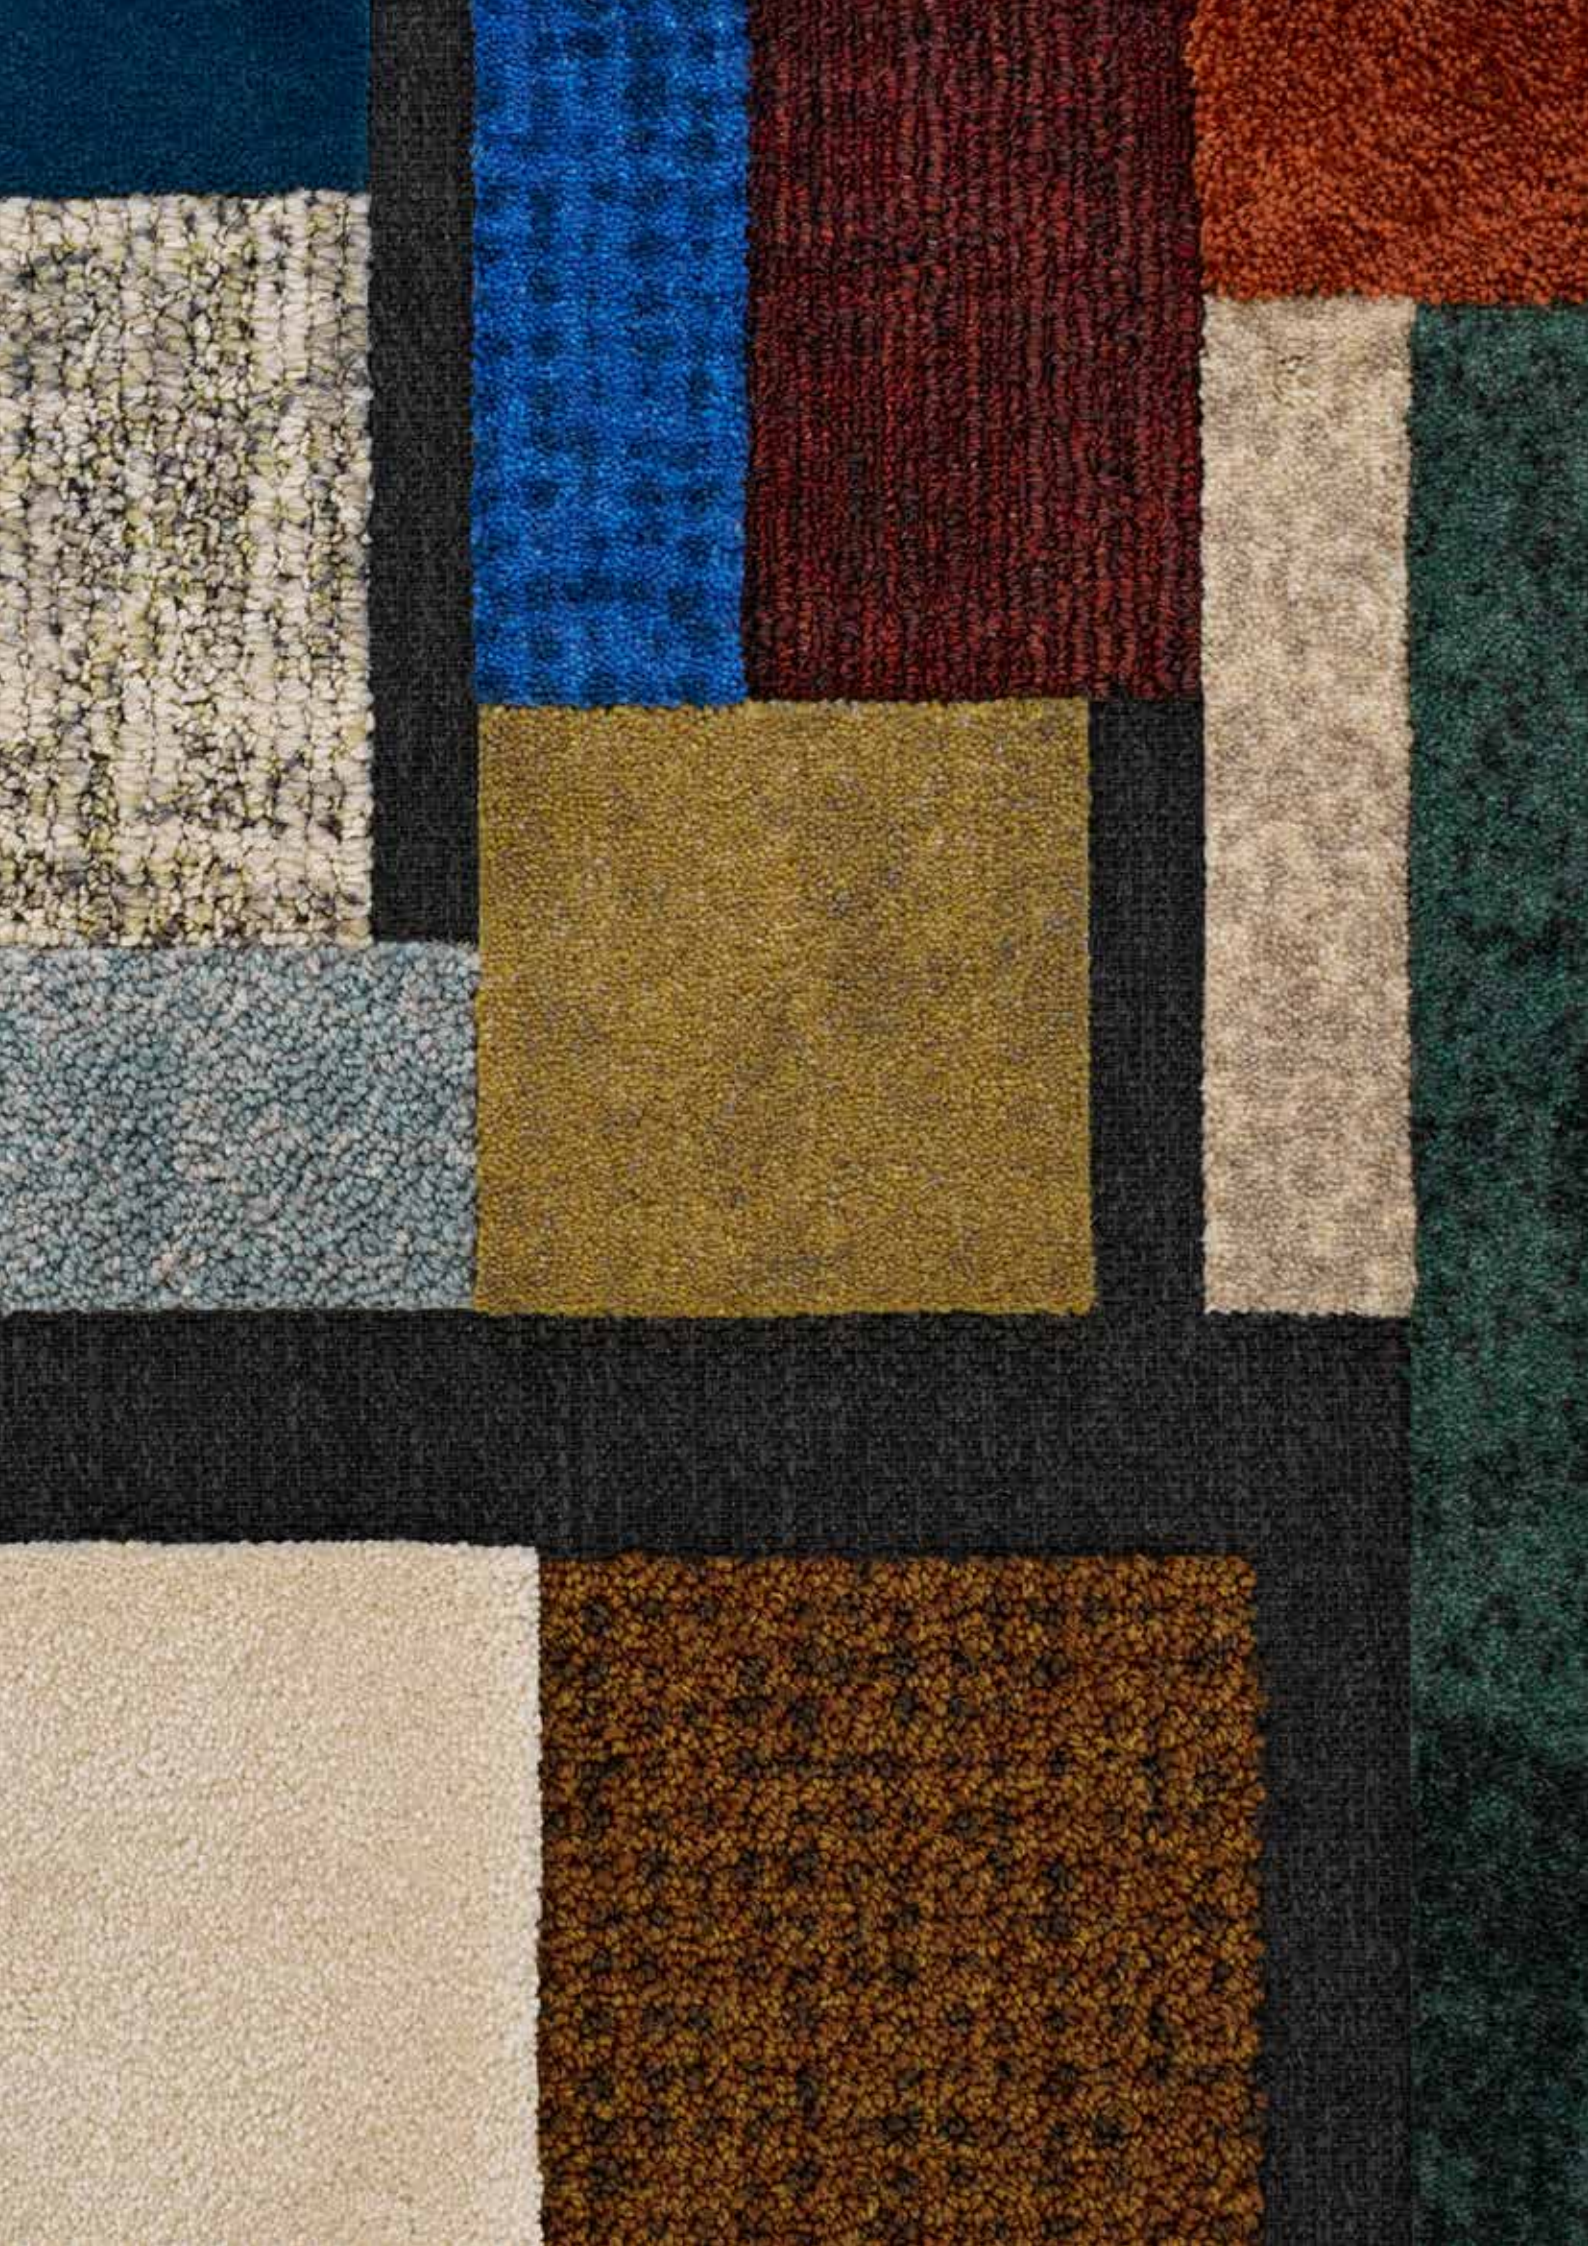

288 cm

C1	C2	C3	C4	C5	C6	C7
BC4	AC14	AC13	BC3	AC15	AC17	BC2

ALL YOU NEED At Ege Carpets, you'll find everything you need – from seamless wall-to-wall carpets and flexible tiles to textured rugs and refined woven, tufted or shag constructions.