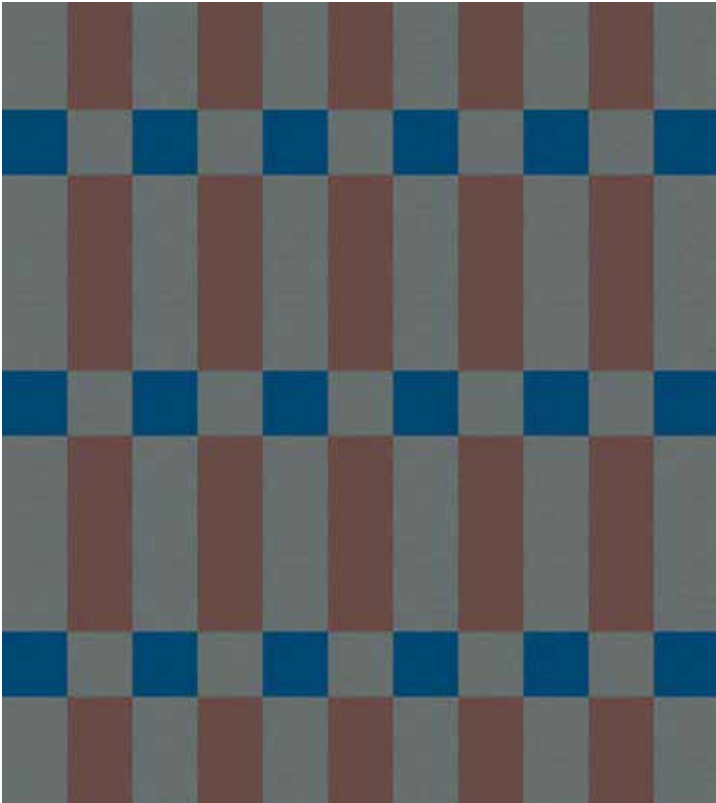

Installation example with 48x48 cm tiles