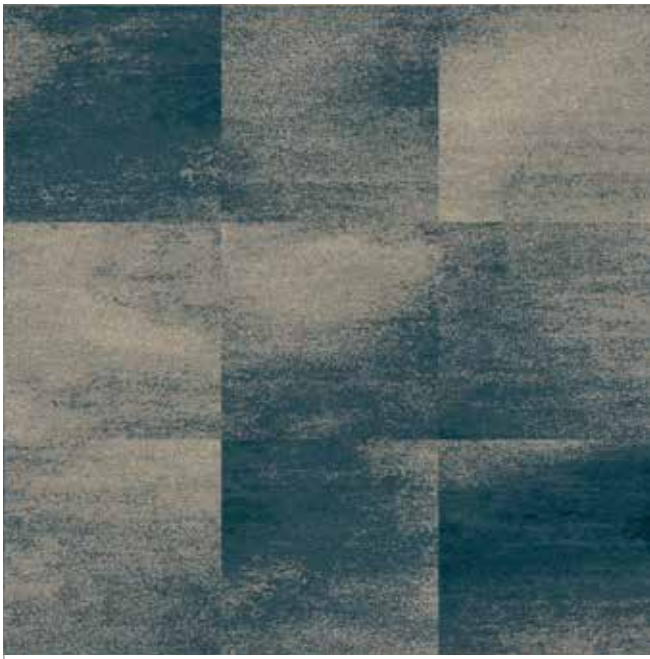

RFM55952016 TRANSPARENT

Installation example 3 × 3 tiles / Colour palette 5595